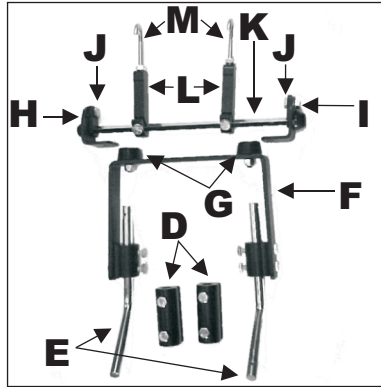

LITE BASS DRUM CARRIER

DELUXE BASS DRUM CARRIER

ULTRA LITE BASS DRUM CARRIER

A	03207-00	RUBBER BUMPER ASSEMBLY
B	03211-00	BASS DRUM SNAP ASSEMBLY
C	03200-DA	BASS DRUM ARMS W/CAPS
c1	03210-LT	LEFT BASS DRUM SUPPORT ARM
c2	03210-RT	RIGHT BASS DRUM SUPPORT ARM
c3	05206-00	PLASTIC CAPS
D	05306-SA	SUPPORT ARM CLAMPS (2 per unit)
E	07207-00	DX BASS DRUM SUPPORT ARM (2 per unit)
F	07208-00	DX BASS DRUM UPPER SUPPORT
G	07208-A0	RUBBER SUPPORT BUMPERS
H	07209-LT	LEFT SIDE TAB SUPPORT
I	07209-RT	RIGHT SIDE TAB SUPPORT
J	07210-00	SIDE ADJUSTMENT TABS (2 per unit)
K	07211-00	ADJUSTMENT BAR
L	07212-00	HOOK MOUNT (2 per unit)
M	07213-00	HOOK (2 per unit)
N	94210-LT	LEFT PL BASS DRUM ARM
O	94210-RT	RIGHT PL BASS DRUM ARM