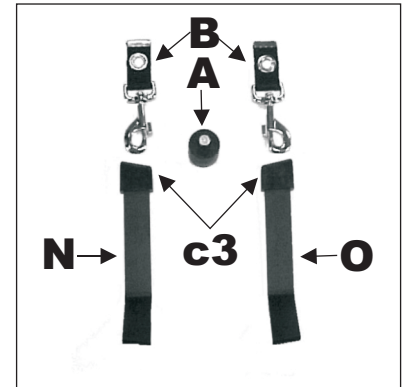

LITE BASS DRUM CARRIER

DELUXE BASS DRUM CARRIER

ULTRA LITE BASS DRUM CARRIER

A	03207-00	RUBBER BUMPER ASSEMBLY
B	03211-00	BASS DRUM SNAP ASSEMBLY
C	03200-DA	BASS DRUM ARMS W/CAPS
c1	03210-LT	LEFT BASS DRUM SUPPORT ARM
c2	03210-RT	RIGHT BASS DRUM SUPPORT ARM
c3	05206-00	PLASTIC CAPS
D	05306-SA	SUPPORT ARM CLAMPS (2 per unit)
E	07207-00	DX BASS DRUM SUPPORT ARM (2 per unit)
F	07208-00	DX BASS DRUM UPPER SUPPORT
G	07208-A0	RUBBER SUPPORT BUMPERS
H	07209-LT	LEFT SIDE TAB SUPPORT
I	07209-RT	RIGHT SIDE TAB SUPPORT
J	07210-00	SIDE ADJUSTMENT TABS (2 per unit)
K	07211-00	ADJUSTMENT BAR
L	07212-00	HOOK MOUNT (2 per unit)
M	07213-00	HOOK (2 per unit)
N	94210-LT	LEFT PL BASS DRUM ARM
O	94210-RT	RIGHT PL BASS DRUM ARM