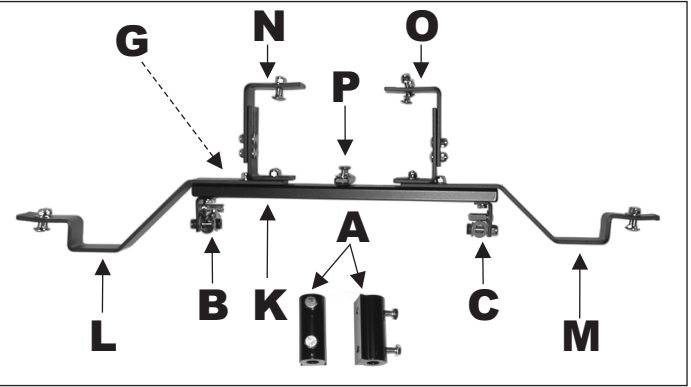

OMNI RAIL TRIO LOWER ASSEMBLY

OMNI RAIL QUAD LOWER ASSEMBLY

07407-00 (ITEM Q*)
SWIVEL "J" ARM

07400-STAB (ITEM J*)
OMNI RAIL STABILIZER
UNIT

07416-P0 (ITEM R*)
INSIDE CENTER MOUNT
FOR PEARL 8" 5-LUG
DRUM

07417-EX (ITEM S*)
EXT. OUTSIDE CENTER
MOUNT FOR SIX DRUM
SETUP

A	05306-SA	SUPPORT ARM CLAMPS (2 per unit)
B	07409-DBL	LEFT SWIVEL ASSEMBLY
b1	07409-LT	LEFT SWIVEL BRACKET
b2	05308-00	SWIVEL TUBE
C	07409-DBR	RIGHT SWIVEL ASSEMBLY
c1	07409-RT	RIGHT SWIVEL BRACKET
c2	05308-00	SWIVEL TUBE
D	07510-00	TRIO OMNI RAIL
E	07511-LT	LEFT TRIO EXTENDER ARM
F	07511-RT	RIGHT TRIO EXTENDER ARM
G	25000-WN	SLIDE CLAMP CONNECTORS (8 per unit)
H	07516-00	CENTER TRIO DRUM MOUNT
I	07417-00	OUTSIDE CENTER DRUM MOUNT
J	07400-STAB	OMNI RAIL STABILIZER ASSEMBLY (2 per trio unit; 3 per quad unit)
j1	07406-00	SMALL OMEGA FOR OMNI STABILIZER
j2	07406-X0	LARGE OMEGA FOR OMNI STABILIZER
j3	07406-A0	GAROLITE INSERT FOR OMEGA
j4	07418-00	STABILIZER CONNECTORS (2 per unit)
K	07410-00	QUAD OMNI RAIL
L	07411-LT	LEFT QUAD EXTENDER ARM
M	07411-RT	RIGHT QUAD EXTENDER ARM
N	07416-LT	LEFT INSIDE CENTER QUAD DRUM MOUNT
O	07416-RT	RIGHT INSIDE CENTER QUAD DRUM MOUNT
P	07420-DB	QUINT DRUM MOUNT ASSEMBLY
Q	07407-00	SWIVEL "J" ARMS (2 per unit)
R*	07416-P0	INSIDE CENTER DRUM MOUNT FOR PEARL 8" 5 LUG DRUM
S*	07417-EX	EXTENDER OUTSIDE CENTER DRUM MOUNT FOR SIX DRUM SETUP