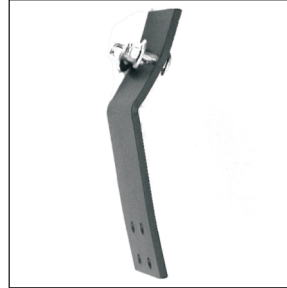

OMNI RAIL TRIO LOWER ASSEMBLY

OMNI RAIL QUAD LOWER ASSEMBLY

07407-00 (ITEM Q*)
SWIVEL "J" ARM

07400-STAB (ITEM J*)
OMNI RAIL STABILIZER
UNIT

07416-P0 (ITEM R*)
INSIDE CENTER MOUNT
FOR PEARL 8" 5-LUG
DRUM

07417-EX (ITEM S*)
EXT. OUTSIDE CENTER
MOUNT FOR SIX DRUM
SETUP

A	05306-SA	SUPPORT ARM CLAMPS (2 per unit)
B	07409-DBL	LEFT SWIVEL ASSEMBLY
b1	07409-LT	LEFT SWIVEL BRACKET
b2	05308-00	SWIVEL TUBE
C	07409-DBR	RIGHT SWIVEL ASSEMBLY
c1	07409-RT	RIGHT SWIVEL BRACKET
c2	05308-00	SWIVEL TUBE
D	07510-00	TRIO OMNI RAIL
E	07511-LT	LEFT TRIO EXTENDER ARM
F	07511-RT	RIGHT TRIO EXTENDER ARM
G	25000-WN	SLIDE CLAMP CONNECTORS (8 per unit)
H	07516-00	CENTER TRIO DRUM MOUNT
I	07417-00	OUTSIDE CENTER DRUM MOUNT
J	07400-STAB	OMNI RAIL STABILIZER ASSEMBLY (2 per trio unit; 3 per quad unit)
j1	07406-00	SMALL OMEGA FOR OMNI STABILIZER
j2	07406-X0	LARGE OMEGA FOR OMNI STABILIZER
j3	07406-A0	GAROLITE INSERT FOR OMEGA
j4	07418-00	STABILIZER CONNECTORS (2 per unit)
K	07410-00	QUAD OMNI RAIL
L	07411-LT	LEFT QUAD EXTENDER ARM
M	07411-RT	RIGHT QUAD EXTENDER ARM
N	07416-LT	LEFT INSIDE CENTER QUAD DRUM MOUNT
O	07416-RT	RIGHT INSIDE CENTER QUAD DRUM MOUNT
P	07420-DB	QUINT DRUM MOUNT ASSEMBLY
Q	07407-00	SWIVEL "J" ARMS (2 per unit)
R*	07416-P0	INSIDE CENTER DRUM MOUNT FOR PEARL 8" 5 LUG DRUM
S*	07417-EX	EXTENDER OUTSIDE CENTER DRUM MOUNT FOR SIX DRUM SETUP