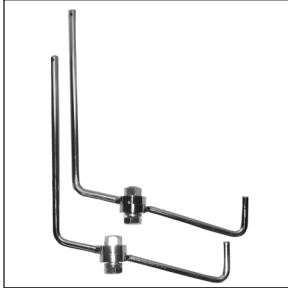

OMNI RAIL TRIO LOWER ASSEMBLY

OMNI RAIL QUAD LOWER ASSEMBLY

07407-00 (ITEM Q*)
SWIVEL "J" ARM

07400-STAB (ITEM J*)
OMNI RAIL STABILIZER
UNIT

07416-P0 (ITEM R*)
INSIDE CENTER MOUNT
FOR PEARL 8" 5-LUG
DRUM

07417-EX (ITEM S*)
EXT. OUTSIDE CENTER
MOUNT FOR SIX DRUM
SETUP

A	05306-SA	SUPPORT ARM CLAMPS (2 per unit)
B	07409-DBL	LEFT SWIVEL ASSEMBLY
b1	07409-LT	LEFT SWIVEL BRACKET
b2	05308-00	SWIVEL TUBE
C	07409-DBR	RIGHT SWIVEL ASSEMBLY
c1	07409-RT	RIGHT SWIVEL BRACKET
c2	05308-00	SWIVEL TUBE
D	07510-00	TRIO OMNI RAIL
E	07511-LT	LEFT TRIO EXTENDER ARM
F	07511-RT	RIGHT TRIO EXTENDER ARM
G	25000-WN	SLIDE CLAMP CONNECTORS (8 per unit)
H	07516-00	CENTER TRIO DRUM MOUNT
I	07417-00	OUTSIDE CENTER DRUM MOUNT
J	07400-STAB	OMNI RAIL STABILIZER ASSEMBLY (2 per trio unit; 3 per quad unit)
j1	07406-00	SMALL OMEGA FOR OMNI STABILIZER
j2	07406-X0	LARGE OMEGA FOR OMNI STABILIZER
j3	07406-A0	GAROLITE INSERT FOR OMEGA
j4	07418-00	STABILIZER CONNECTORS (2 per unit)
K	07410-00	QUAD OMNI RAIL
L	07411-LT	LEFT QUAD EXTENDER ARM
M	07411-RT	RIGHT QUAD EXTENDER ARM
N	07416-LT	LEFT INSIDE CENTER QUAD DRUM MOUNT
O	07416-RT	RIGHT INSIDE CENTER QUAD DRUM MOUNT
P	07420-DB	QUINT DRUM MOUNT ASSEMBLY
Q	07407-00	SWIVEL "J" ARMS (2 per unit)
R*	07416-P0	INSIDE CENTER DRUM MOUNT FOR PEARL 8" 5 LUG DRUM
S*	07417-EX	EXTENDER OUTSIDE CENTER DRUM MOUNT FOR SIX DRUM SETUP